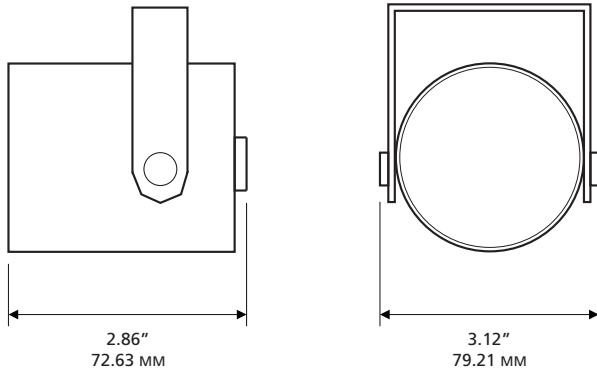

ORDERING INFORMATION

MODEL	LENS OPTIONS	FERRULE OPTIONS
ALS-SNL-1	I INTERIOR E EXTERIOR	EEF 7 7 END ELEMENT FERRULE EEF 19 19 END ELEMENT FERRULE EEF 37 37 END ELEMENT FERRULE EEF 61 61 END ELEMENT FERRULE EEF 37 Focus 37 END ELEMENT FERRULE FOCUS EEF 61 Focus 61 END ELEMENT FERRULE FOCUS

ALS-SNL-1 — — — — —

Ordering Example: ALS-SNL-1 - I