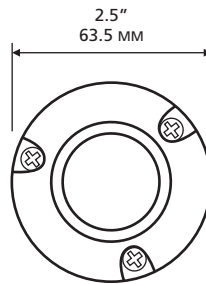

PROJECT:	TYPE:
VOLTAGE:	COMMENTS:

Stainless Steel Fixture

SPECIFICATIONS FEATURES

Construction:

Stainless steel housing, glass lens, fiber tight connector to secure fiber optic cable in place.

Cabling:

The SS400 accommodates up to 150 fibers.

Warranty: 2 years

DESCRIPTION

Screw mounted **Stainless Steel Fixture** with glass convex lens. Ideal for corrosive environments or where a natural / raw metal finish is desired.

ORDERING INFORMATION

MODEL