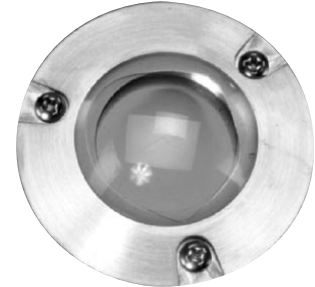

PROJECT:	TYPE:
VOLTAGE:	COMMENTS:

Stainless Steel Fixture

SPECIFICATIONS FEATURES

Construction:

Stainless steel housing, glass lens, fiber tight connector to secure fiber optic cable in place.

Cabling:

The SS400 accommodates up to 150 fibers.

Warranty: 2 years

DESCRIPTION

Screw mounted **Stainless Steel Fixture** with glass convex lens. Ideal for corrosive environments or where a natural / raw metal finish is desired.

ORDERING INFORMATION

MODEL

SS400

ENDGLOW CABLES

(ORDER SEPARATELY)

SV4EG - 4 FIBERS

SV8EG - 8 FIBERS

SV12EG - 12 FIBERS

SV25EG - 25 FIBERS

SV50EG - 50 FIBERS