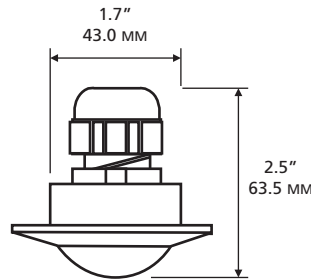

PROJECT:	TYPE:
VOLTAGE:	COMMENTS:

Stainless Steel Fixture

SPECIFICATIONS FEATURES

Construction:

Stainless steel housing, glass lens, fiber tight connector to secure fiber optic cable in place.

Cabling:

The SS400 accommodates up to 150 fibers.

Warranty: 2 years

DESCRIPTION

Screw mounted **Stainless Steel Fixture** with glass convex lens. Ideal for corrosive environments or where a natural / raw metal finish is desired.

ORDERING INFORMATION

MODEL

SS400

ENDGLOW CABLES

(ORDER SEPARATELY)

SV4EG - 4 FIBERS

SV8EG - 8 FIBERS

SV12EG - 12 FIBERS

SV25EG - 25 FIBERS

SV50EG - 50 FIBERS

SV75EG - 75 FIBERS

SV150EGW -150 FIBERS

SS400

Ordering Example: **SS400**