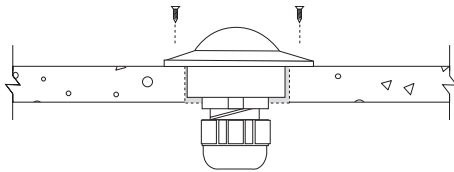

PROJECT:	TYPE:
VOLTAGE:	COMMENTS:

Stainless Steel Fixture

SPECIFICATIONS FEATURES

Construction:

Stainless steel housing, glass lens, fiber tight connector to secure fiber optic cable in place.

Cabling:

The SS400 accommodates up to 150 fibers.

Warranty: 2 years

DESCRIPTION

Screw mounted **Stainless Steel Fixture** with glass convex lens. Ideal for corrosive environments or where a natural / raw metal finish is desired.

ORDERING INFORMATION

MODEL