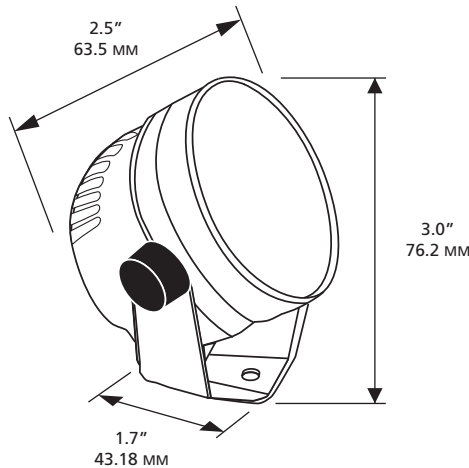

PROJECT:	TYPE:
VOLTAGE:	COMMENTS:

COPYRIGHT© 2008 NEXXUS LIGHTING, INC.

LiveLED™ 12

SPECIFICATIONS FEATURES

Construction:

Cast, machined and powder coated aluminum housing with integrated heat sink, formed and powder coated CRS yoke, gasket sealed available for damp locations. This unit is also available for flush mount downlight with flange instead of yoke.

Lumen Output:

230 lumens

Voltage:

12VDC MAX

Control System:

DMX 512 with master/slave or active control via standard XLR connectors (3 pin standard, 5 pin available upon request)

Driver: Proprietary LED driver technology driving 7 LED's (3 red, 2 green, 2 royal blue)

Weight: 1 lb. (0.45 kg)

Dimensions:

1.7" (L) x 2.5" (W) x 3.0" (H)

43.18 MM (L) x 63.5 MM (W) x 76.2 MM (H)

Location Listing:

Damp or Dry

Environmental Temperature:

-25°C to 60°C (-30°F to 140°F)

Installation:

Any Orientation

Warranty: 2 years

LIVELED 12 - YOKE MOUNT VERSION

DESCRIPTION

The **LiveLED™ 12** is a LED - RGB color-changing, yoke mounted luminaire for indoor and outdoor venues and applications. The LiveLED 12 features an integrated off board power supply with DMX 512 control system.

Smooth RGB color mixing and full range dimming allow for 16.7 million colors and a variety of effects including variable speed cross fades, variable speed color changes, strobos and more. The unit may be operated with DMX controllers, in master / slave synchronization, with other units (with or without a controller), and in stand-alone mode with 49 pre-programmed effects.

This unit is also available for flush mount downlight with flange instead of yoke.

COLOR KINETICS Features officially licensed technology from Color Kinetics; patent numbers 6.016.038, 6.150.774

ORDERING INFORMATION

MODEL

ALS-LLED12

FIXTURE OPTIONS

3 FIXTURES

6 FIXTURES

9 FIXTURES

12 FIXTURES

FEATURE OPTIONS

Y YOKE MOUNT

F FLANGE MOUNT

ACCESSORIES

Power Control Cable

Controller Powersupply

ALS-LLED12 — — —

Ordering Example: ALS-LLED12 - 3 - Y