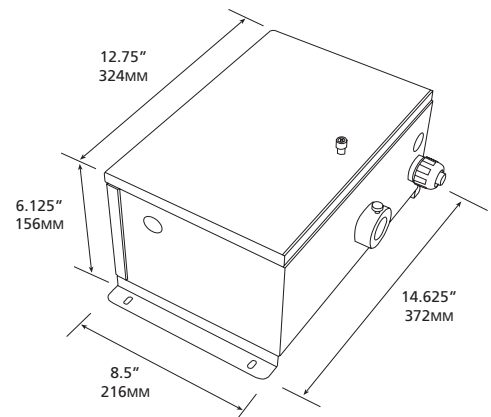

ORDERING INFORMATION

MODEL	LAMP	POWER	COLOR WHEELS	CONTROL SYSTEM
FIBERPRO	40-GA	120 - 120 VAC, 60Hz	45-SB - 4 COLOR STANDARD	N - NONE
FIBERPRO-Q	4,000 K	220 - 220 VAC, 50Hz	85-SB - 8 COLOR STANDARD	D - DMX
QUIET VERSION	30-GA	230 - 230 VAC, 50Hz	4C-SB - 4 COLOR CUSTOM	S3 - SV300C
	3,000 K	240 - 240 VAC, 50Hz	8C-SB - 8 COLOR CUSTOM	S6 - SV600C
		277 - 277 VAC, 60Hz*	45-SBDMX - 4 COLOR STANDARD DMX	
		*NOT AVAILABLE WITH SYNCHRONOUS CONTROL	85-SBDMX - 8 COLOR STANDARD DMX	
			4C-SBDMX - 4 COLOR CUSTOM DMX	
			8C-SBDMX - 8 COLOR CUSTOM DMX	
			SVDIMWHEEL - DIMMING WHEEL	

NOTE: Refer to pages 50-51 for detailed color wheel information

FIBERPRO

Ordering Example: FIBERPRO-40-GA-120-45-SB-N