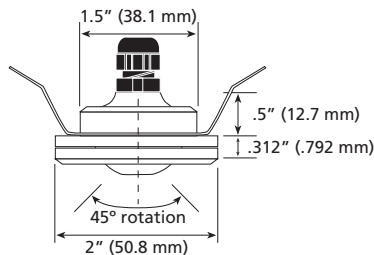

ORDERING INFORMATION

MODEL

- EB900 - BRASS
- EB901 - ALUMINUM
- EB902 - ALUMINUM-BLACK
- EB903 - ALUMINUM-WHITE

ENDGLOW CABLES

- (ORDER SEPARATELY)
- SV4EG - 4 FIBERS
- SV8EG - 8 FIBERS
- SV12EG - 12 FIBERS
- SV25EG - 25 FIBERS
- SV50EG - 50 FIBERS
- SV75EG - 75 FIBERS
- SV150EGW -150 FIBERS

Ordering Example: **EB900**