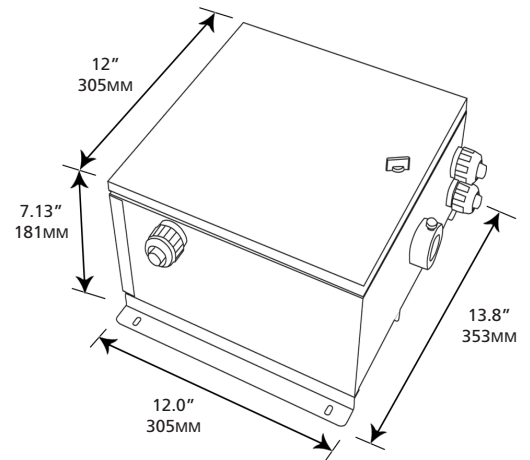

ORDERING INFORMATION

MODEL

ECLIPSE II

POWER

120 - 120 VAC, 60Hz
220 - 220 VAC, 50Hz
277 - 277 VAC, 60Hz*

COLOR WHEELS

4S-SB - 4 COLOR STANDARD
8S-SB - 8 COLOR STANDARD
4C-SB - 4 COLOR CUSTOM
8C-SB - 8 COLOR CUSTOM
4S-SBDMX - 4 COLOR STANDARD DMX
8S-SBDMX - 8 COLOR STANDARD DMX
4C-SBDMX - 4 COLOR CUSTOM DMX
8C-SBDMX - 8 COLOR CUSTOM DMX
SVDIMWHEEL - DIMMING WHEEL

CONTROL SYSTEM

N - NONE
D - DMX
S3 - SV300C
S6 - SV600C

NOTE: Refer to pages 50-51 for detailed color wheel information

ECLIPSE II

Ordering Example: ECLIPSE II-120-4S-SB-N